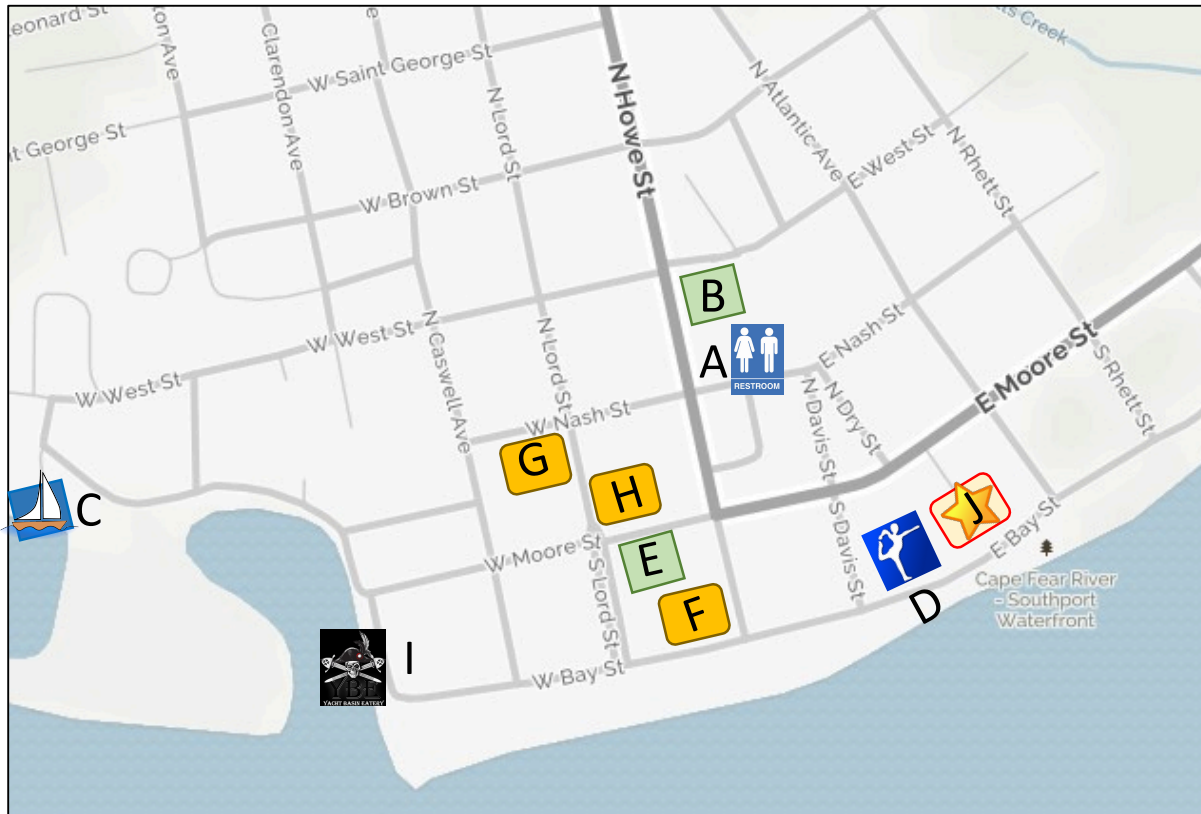

@ Southport Community Building  
223 E. Bay Street

**ALL DAY...**

**Southport's Finest**  
Tour featured music, cuisine,  
galleries & businesses

\* Artists and schedule  
subject to change

BYOC – Please bring your  
own folding chair if you  
would like to sit during

## 2017 Southport Songwriter Festival Map

### A - Public Restrooms

**B – Franklin Square Park** (Thursday 6-8PM)

**C – Southport Marina** (Friday 4-7PM)

**D – Fort Johnson – Garrison Lawn**

- Yoga @ Saturday 10-12PM

**E – Keziah Park**

- Music @ Saturday 2-3PM

**I – Yacht Basin Eatery** (Music - Saturday 6-9PM)

**J – Community Building** (All Star Line Up - Sunday 2-8PM)