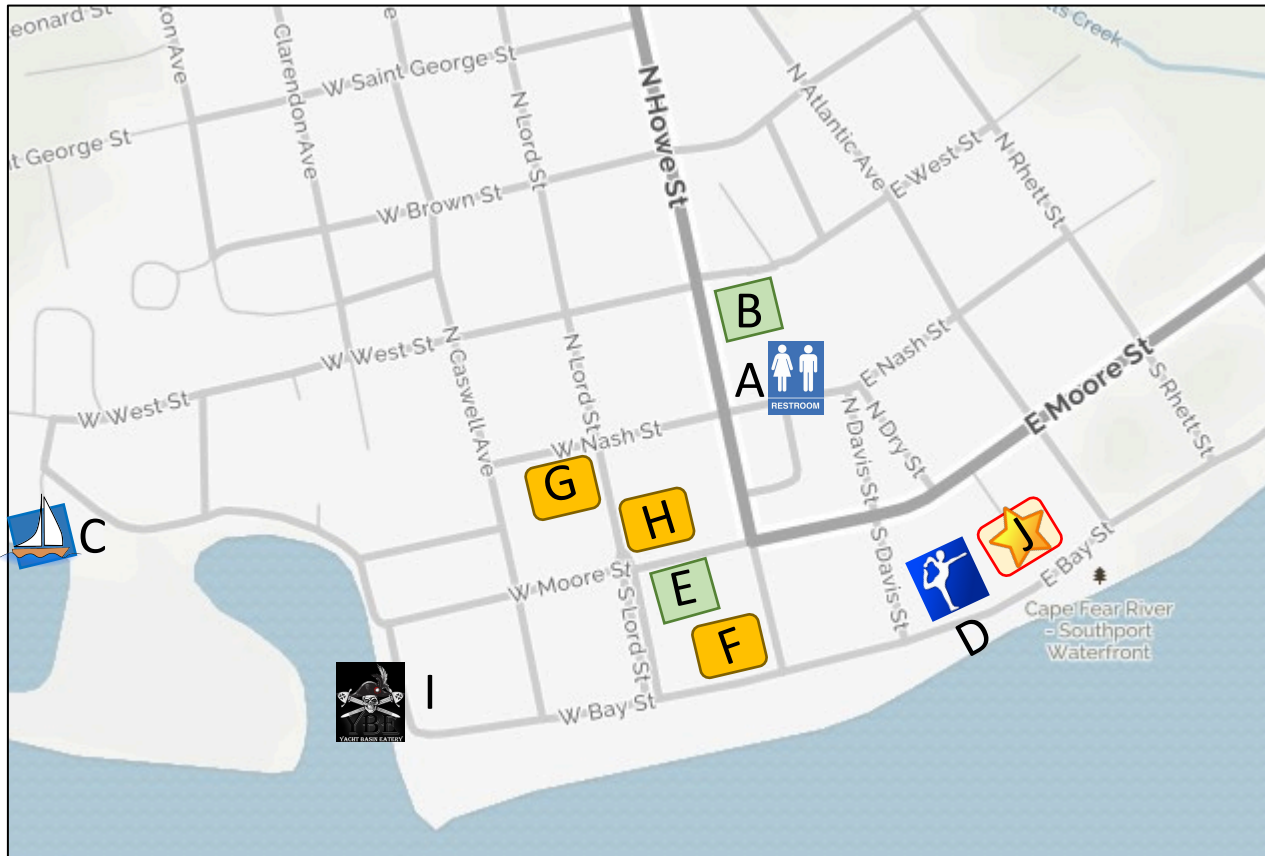

# 2017 Southport Songwriter Festival Map

**A - Public Restrooms**

**B – Franklin Square Park** (Thursday 6-8PM)

**C – Southport Marina** (Friday 4-7PM)

**D – Fort Johnson – Garrison Lawn**

- Yoga @ Saturday 10-12PM

**E – Keziah Park**

- Music @ Saturday 2-3PM

- Meet for Song Stroll 3:30PM

**F – Lois Jane’s Inn**

- KidsWrite @ Saturday 2-3PM

- Song Stroll @ Saturday 4-6PM

**G – Robert Raurk Inn** (Song Stroll @ Saturday 4-6PM)

**H – Captain Newton Inn** (Song Stroll @ Saturday 4-6PM)

**I – Yacht Basin Eatery** (Music - Saturday 6-9PM)

**J – Community Building** (All Star Line Up - Sunday 2-8PM)